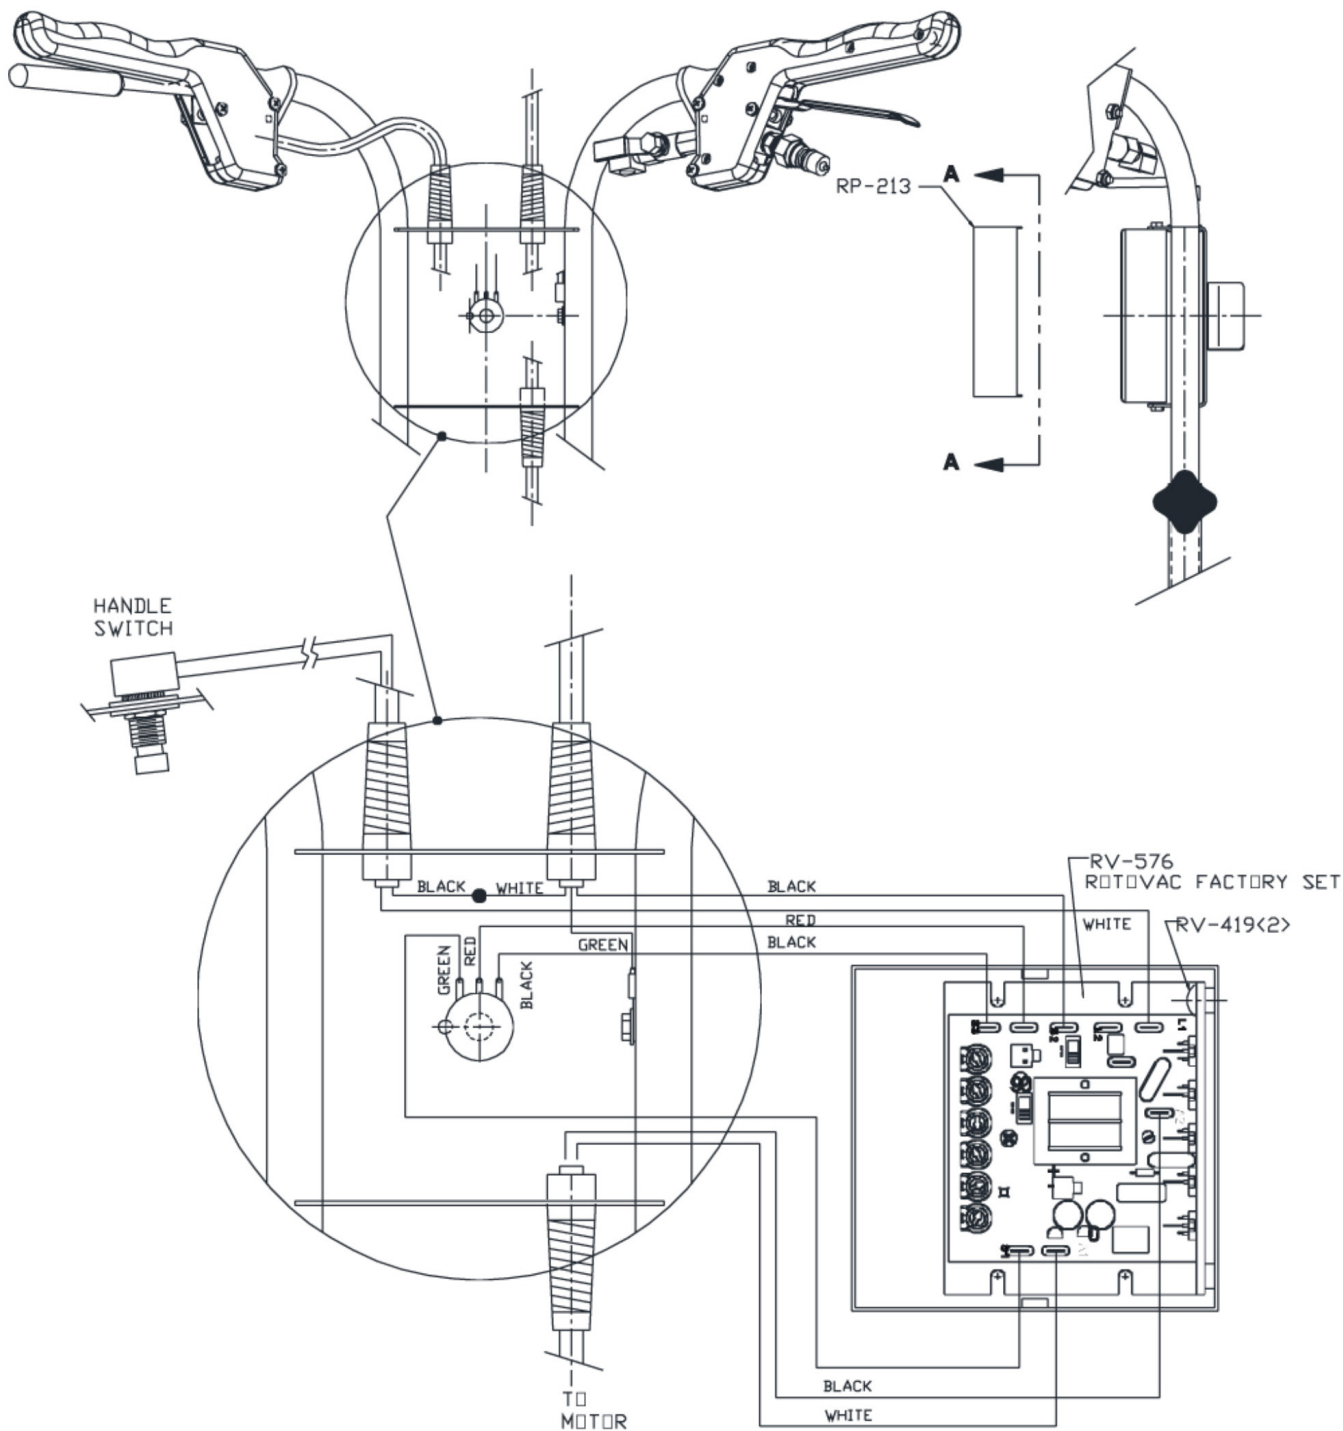

ROTOVAC 360i - CONTROLS WIRING

230 VAC INPUT POWER

HANDLE CONTROLS INSIDE VIEW
SCALE 2:1

CONTROL COVER INSIDE VIEW A-A
SCALE 2:1